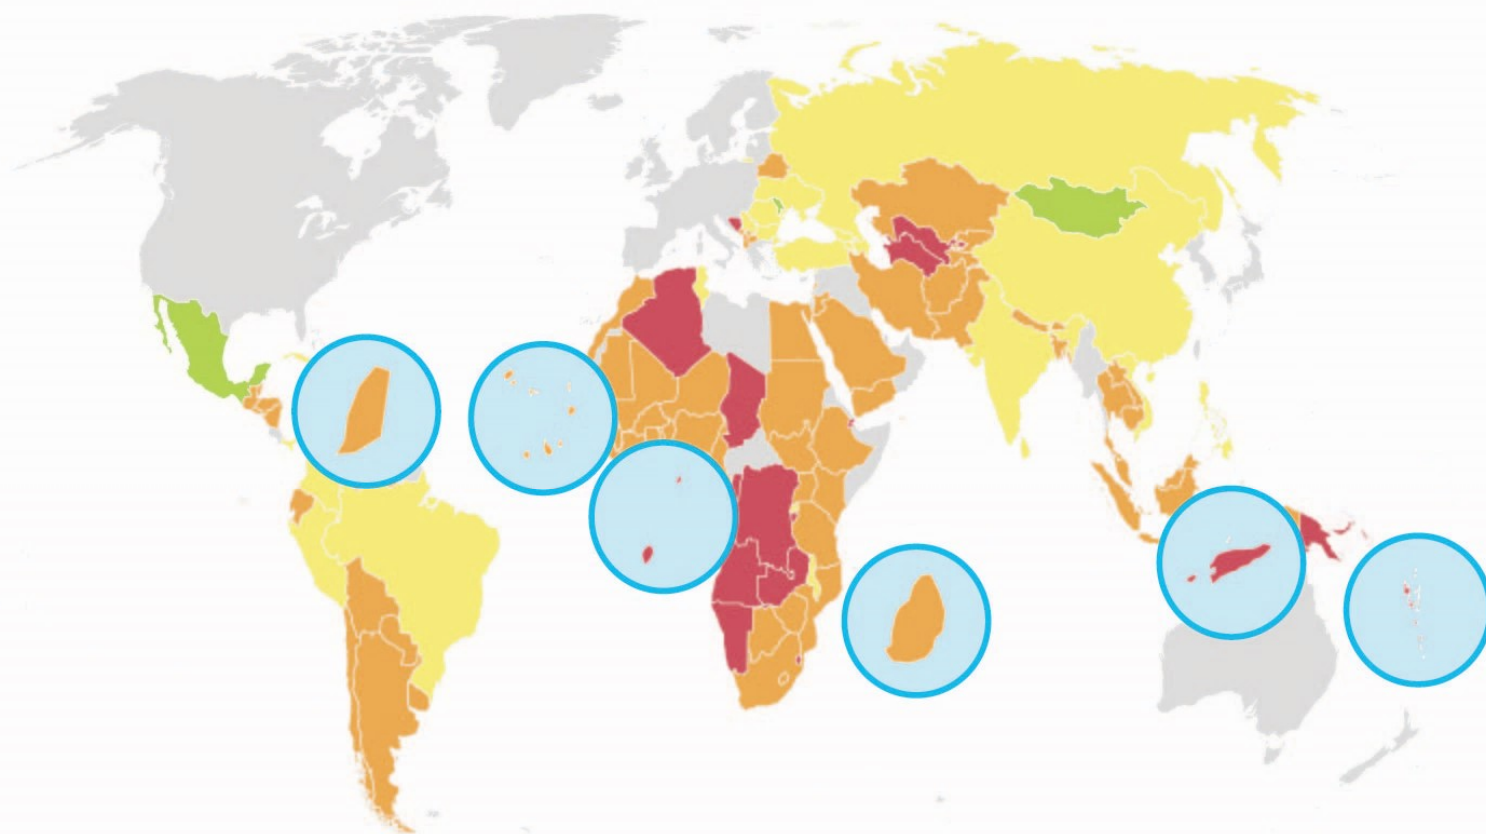

USE ODIN TO

COMPARE A SELECT SET OF COUNTRIES

SELECT COUNTRIES TO CREATE A UNIQUE ODIN REPORT

Country Comparisons

Select Sub-regions ▼ 6 selected ▼ View

Download data ▼

0 20 40 60 80 100

Country	Region	Overall	Coverage	Openness	Social Statistics	Economic Statistics	Environmental Statistics
Cabo Verde	Western Africa	34	44	23	36	44	21
Mauritius	Eastern Africa	29	35	25	31	32	25
Sao Tome and Principe	Middle Africa	10	16	4	11	15	3
St. Lucia	Caribbean	24	38	11	20	36	17
Timor-Leste	South-Eastern Asia	16	27	5	20	24	4
Vanuatu	Pacific Islands	20	34	6	22	28	9

The [Open Data Inventory \(ODIN\)](#) assesses the openness and coverage of official statistics. Scores for 125 countries allow comparisons across topics and countries.

Compare a custom set of countries at odin.opendatawatch.com